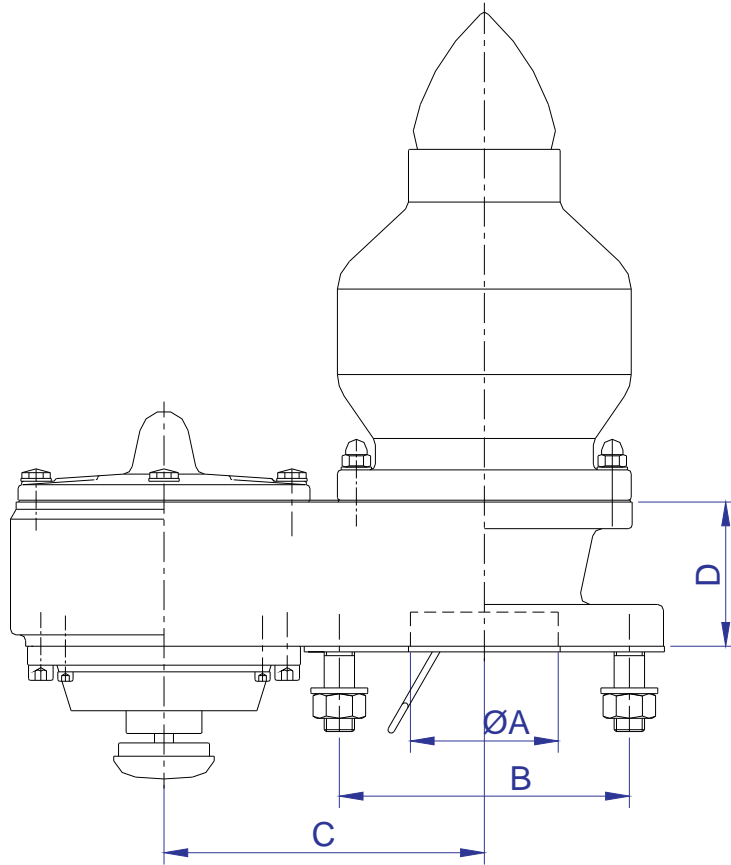

Key Features

STORAGETECH®

An ERGIL Group Brand

Dimension and Weights

Model	ØA Inlet Conn. Inch (mm)	B Length Inch	C Inch (mm)	D Inch (mm)
170	3" (80)	6" (153)	6-2/3" (169)	1-4/5" (76)
170	4" (100)	7-1/2" (190)	8-6/7" (225)	4-7/8" (124)

Dimension and Weights